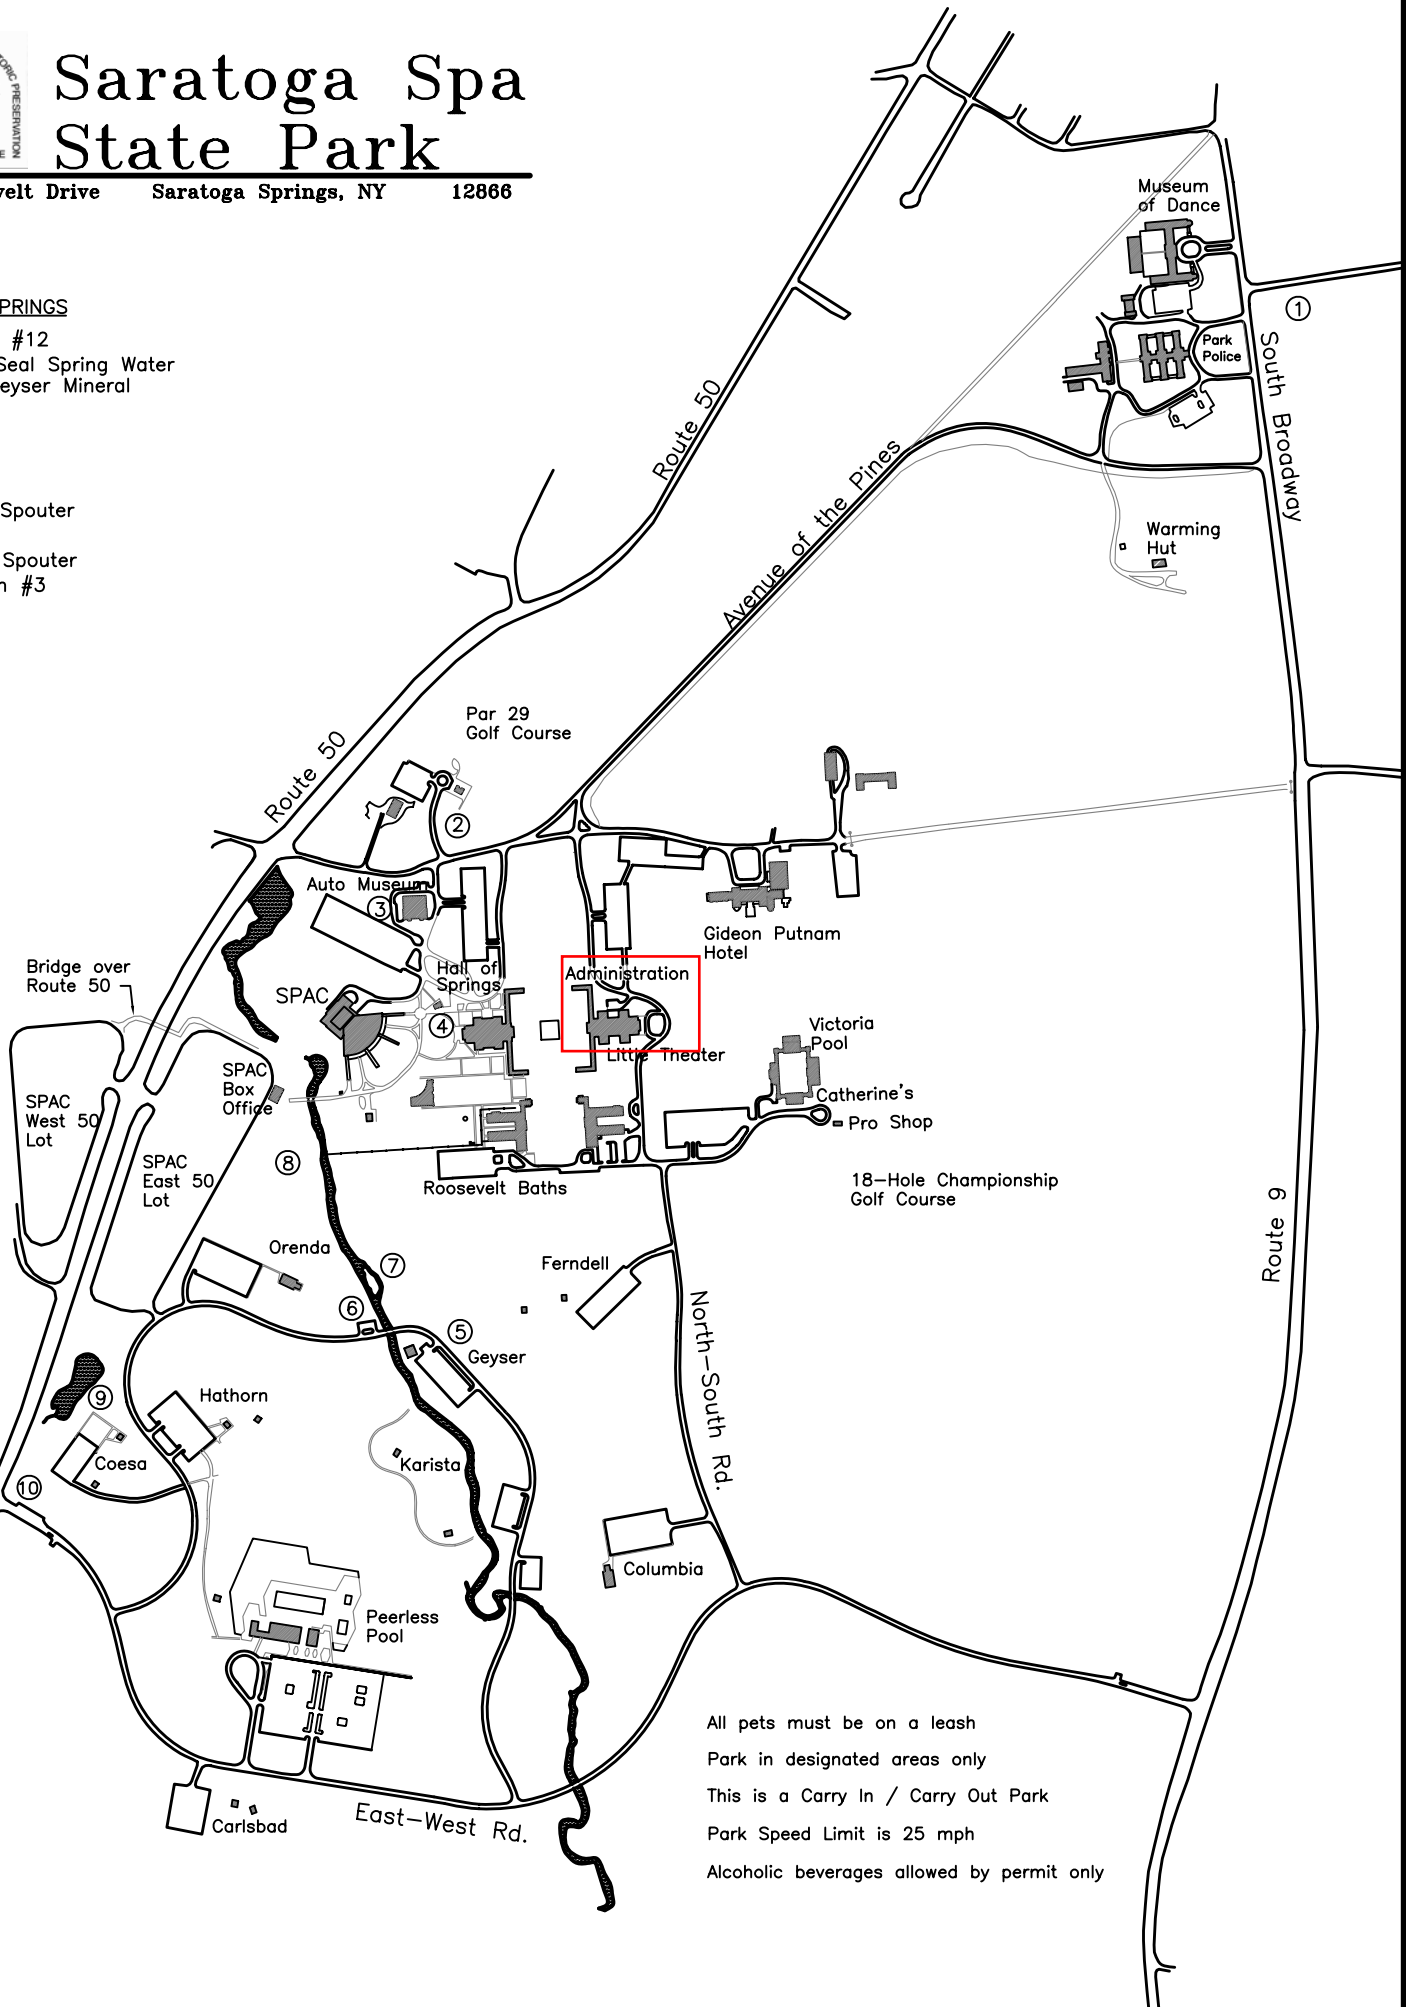

Saratoga Spa State Park

19 Roosevelt Drive Saratoga Springs, NY 12866

MINERAL SPRINGS

- ① Lincoln #12
- ② State Seal Spring Water & Geyser Mineral
- ③ Geyser
- ④ Charlie
- ⑤ Polaris
- ⑥ Hayes
- ⑦ Island Spouter
- ⑧ Orenda
- ⑨ Coesa Spouter
- ⑩ Hathorn #3

All pets must be on a leash
Park in designated areas only
This is a Carry In / Carry Out Park
Park Speed Limit is 25 mph
Alcoholic beverages allowed by permit only